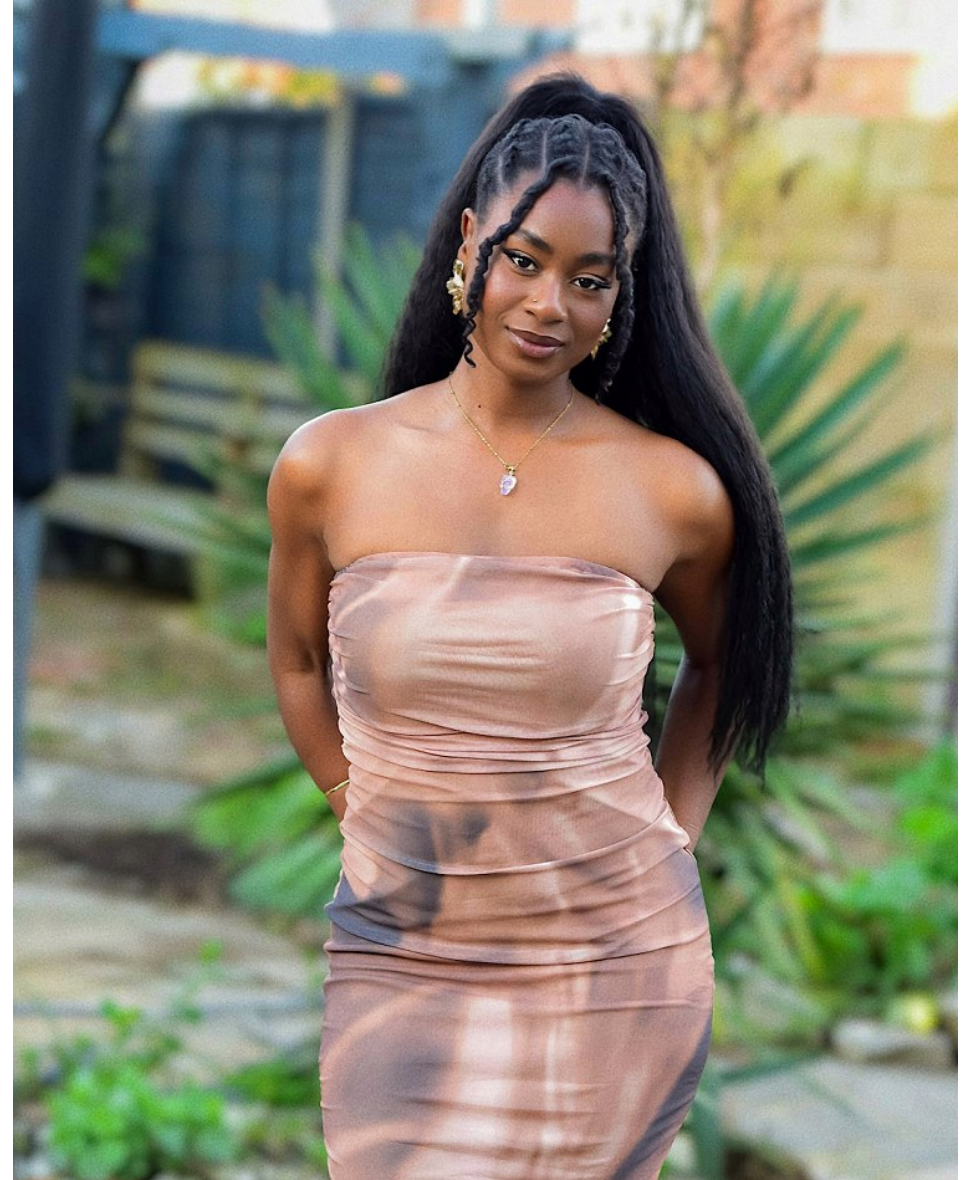

Image: Buzz Talent BZZTNT-66

GLORY

Height 167cm/5'5.5" Bust 92cm/36" B Waist 70cm/27.5" Hips 102cm/40" Dress 36 EU/6 US/8 UK Shoe 39 EU/8 US/6 UK Top S Bottom S Hair Black Eyes Black

Image: Buzz Talent BZZTNT-66

## GLORY

Height 167cm/5'5.5" Bust 92cm/36" B Waist 70cm/27.5" Hips 102cm/40" Dress 36 EU/6 US/8 UK Shoe 39 EU/8 US/6 UK Top S Bottom S Hair Black Eyes Black

Image: Buzz Talent BZZTNT-66

## GLORY

Height 167cm/5'5.5" Bust 92cm/36" B Waist 70cm/27.5" Hips 102cm/40" Dress 36 EU/6 US/8 UK Shoe 39 EU/8 US/6 UK Top S Bottom S Hair Black Eyes Black