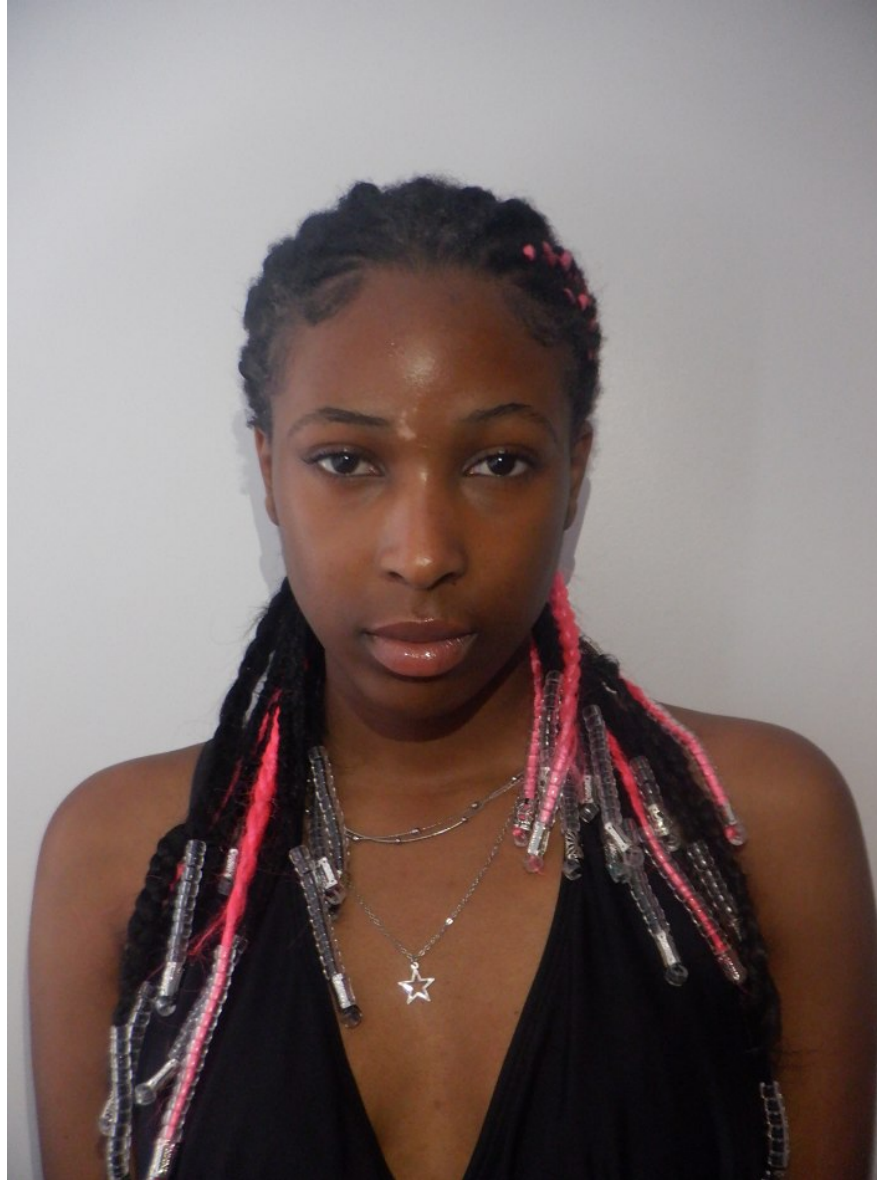

Image: Buzz Talent BZZTNT-66

GABRIELLA

Height 136cm/4'5" Bust 84cm/33" C Waist 66cm/26" Hips 89cm/35" Dress 34-36 EU/4-6 US/6-8 UK Shoe 38 EU/7 US/5 UK Top S Bottom S Hair Black Eyes Brown

Image: Buzz Talent BZZTNT-66

GABRIELLA

Height 136cm/4'5" Bust 84cm/33" C Waist 66cm/26" Hips 89cm/35" Dress 34-36 EU/4-6 US/6-8 UK Shoe 38 EU/7 US/5 UK Top S Bottom S Hair Black Eyes Brown