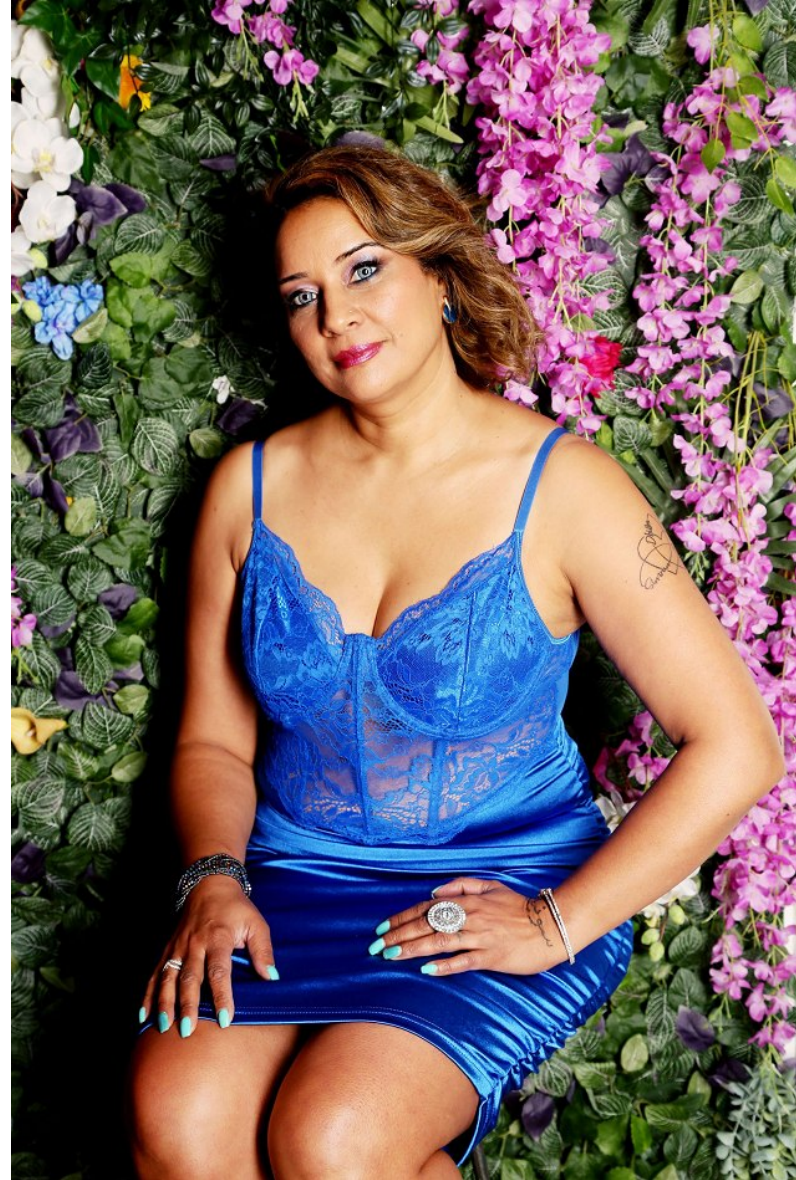

Image: Buzz Talent BZZTNT-66

SUNITA

Height 163cm/5'4" Bust 92cm/36" DD Waist 86cm/34" Hips 102cm/40" Dress 40 EU/10 US/12 UK Shoe 38.5 EU/7.5 US/5.5 UK Hair Brown Eyes Brown

Image: Buzz Talent BZZTNT-66

SUNITA

Height 163cm/5'4" Bust 92cm/36" DD Waist 86cm/34" Hips 102cm/40" Dress 40 EU/10 US/12 UK Shoe 38.5 EU/7.5 US/5.5 UK Hair Brown Eyes Brown