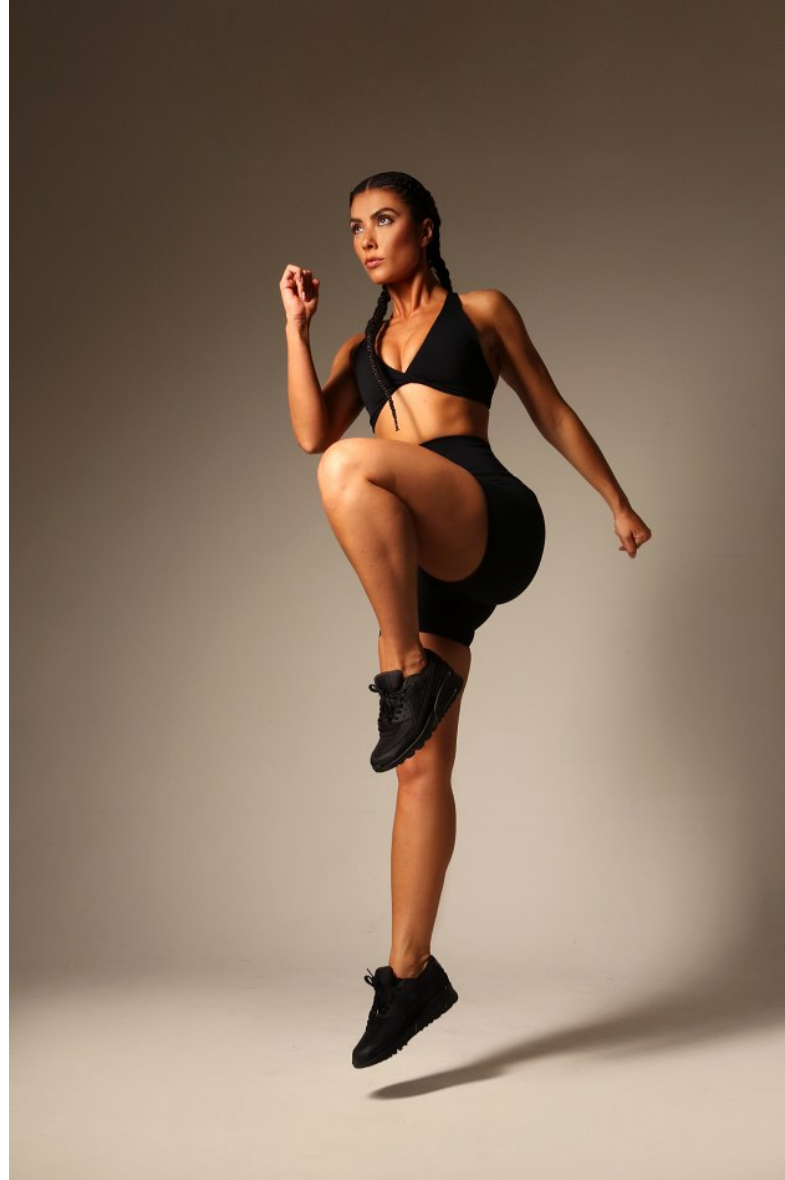

Image: Buzz Talent BZZTNT-66

ROSEY-VICTORIA

Height 174cm/5'8.5" Bust 86cm/34" B Waist 69cm/27" Hips 91cm/36" Dress 36 EU/6 US/8 UK Shoe 41 EU/10 US/7 UK Top S Bottom S Hair Brunette Eyes Hazel