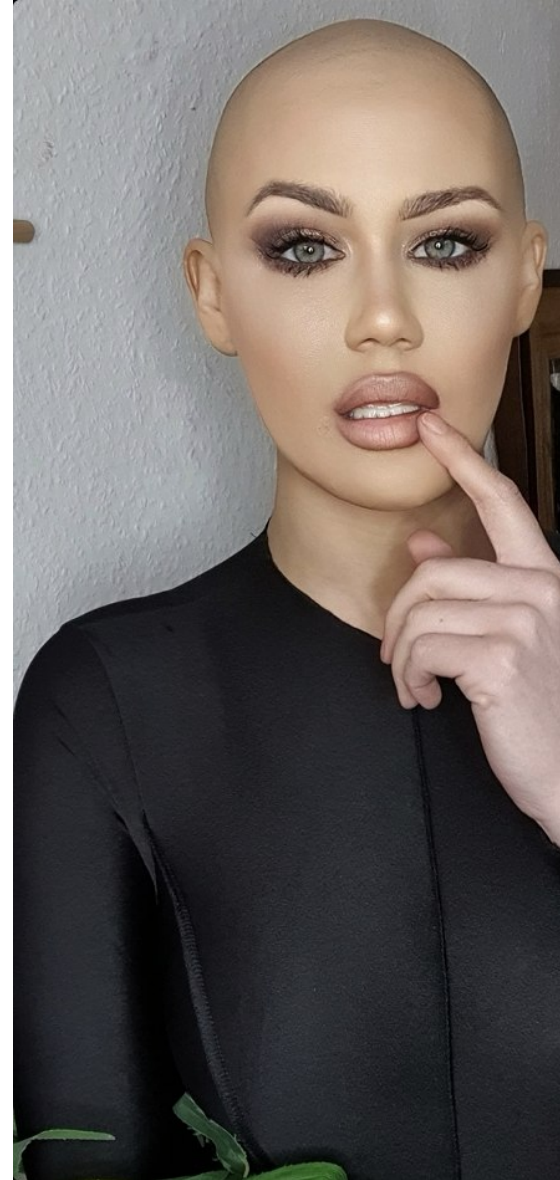

Image: Buzz Talent BZZTNT-66

KIMBERLEY

Height 177cm/5'9.5" Dress 36 EU/6 US/8 UK Shoe 42 EU/11 US/7.5 UK Top XS Bottom S Hair Brown Eyes Green/Grey

Image: Buzz Talent BZZTNT-66

KIMBERLEY

Height 177cm/5'9.5" Dress 36 EU/6 US/8 UK Shoe 42 EU/11 US/7.5 UK Top XS Bottom S Hair Brown Eyes Green/Grey

Image: Buzz Talent BZZTNT-66

KIMBERLEY

Height 177cm/5'9.5" Dress 36 EU/6 US/8 UK Shoe 42 EU/11 US/7.5 UK Top XS Bottom S Hair Brown Eyes Green/Grey