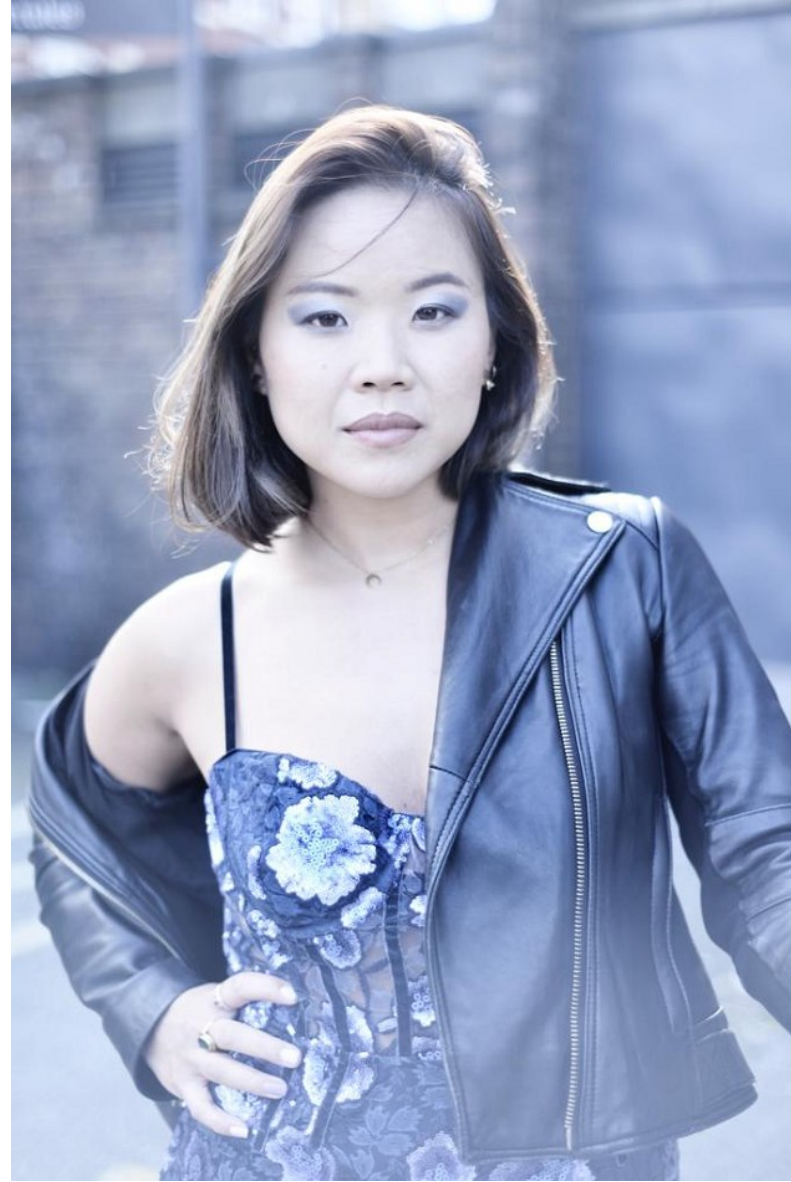

Image: Buzz Talent BZZTNT-66

YUKINO

Height 167cm/5'5.5" Bust 90cm/35.5" DD Waist 75cm/29.5" Hips 98cm/38.5" Dress 36-38 EU/6-8 US/8-10 UK Shoe 39.5 EU/8.5 US/6 UK Top M Bottom M Hair Brown  
Eyes Brown

Image: Buzz Talent BZZTNT-66

## YUKINO

Height 167cm/5'5.5" Bust 90cm/35.5" DD Waist 75cm/29.5" Hips 98cm/38.5" Dress 36-38 EU/6-8 US/8-10 UK Shoe 39.5 EU/8.5 US/6 UK Top M Bottom M Hair Brown Eyes Brown

Image: Buzz Talent BZZTNT-66

## YUKINO

Height 167cm/5'5.5" Bust 90cm/35.5" DD Waist 75cm/29.5" Hips 98cm/38.5" Dress 36-38 EU/6-8 US/8-10 UK Shoe 39.5 EU/8.5 US/6 UK Top M Bottom M Hair Brown Eyes Brown