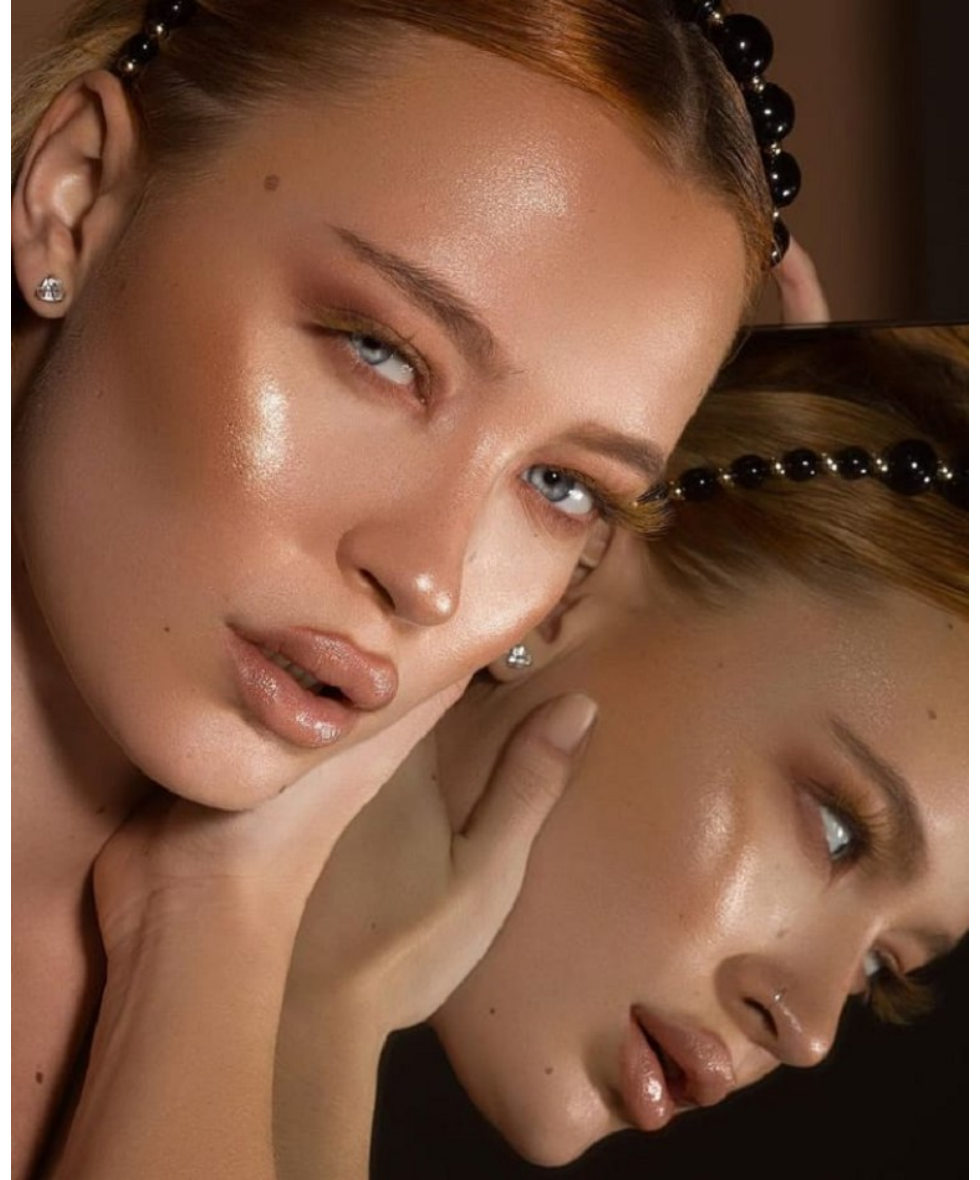

Image: Buzz Talent BZZTNT-66

LILLIE-JO

Height 167cm/5'5.5" Bust 89cm/35" B Waist 66cm/26" Hips 90cm/35.5" Dress 34 EU/4 US/6 UK Shoe 38 EU/7 US/5 UK Top XS Bottom XS Hair Blonde Eyes Blue

Image: Buzz Talent BZZTNT-66

## LILLIE-JO

Height 167cm/5'5.5" Bust 89cm/35" B Waist 66cm/26" Hips 90cm/35.5" Dress 34 EU/4 US/6 UK Shoe 38 EU/7 US/5 UK Top XS Bottom XS Hair Blonde Eyes Blue

Image: Buzz Talent BZZTNT-66