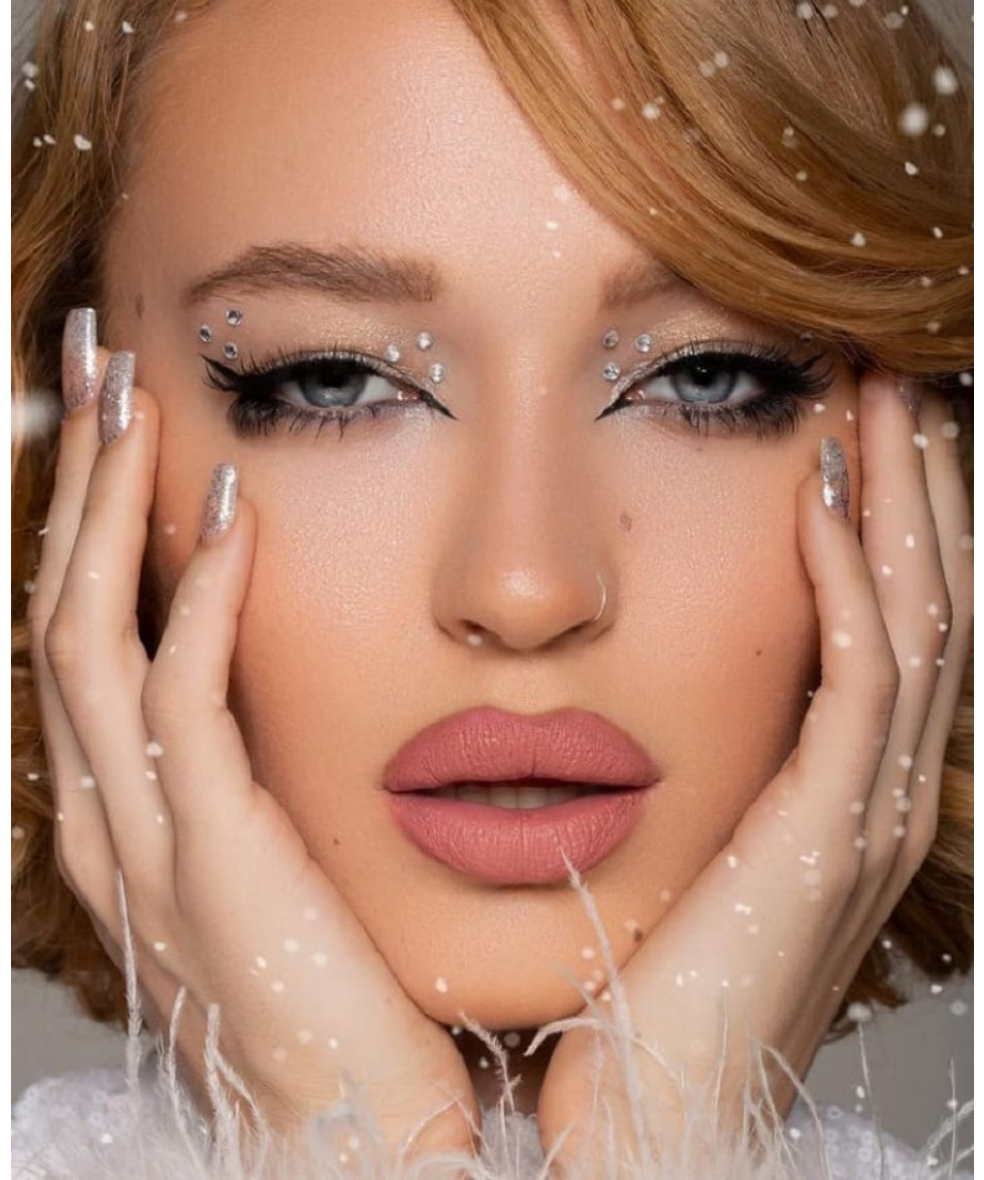

Image: Buzz Talent BZZTNT-66

LILLIE-JO

Height 167cm/5'5.5" Bust 89cm/35" B Waist 66cm/26" Hips 90cm/35.5" Dress 34 EU/4 US/6 UK Shoe 38 EU/7 US/5 UK Top XS Bottom XS Hair Blonde Eyes Blue

Image: Buzz Talent BZZTNT-66

## LILLIE-JO

Height 167cm/5'5.5" Bust 89cm/35" B Waist 66cm/26" Hips 90cm/35.5" Dress 34 EU/4 US/6 UK Shoe 38 EU/7 US/5 UK Top XS Bottom XS Hair Blonde Eyes Blue

Image: Buzz Talent BZZTNT-66

## LILLIE-JO

Height 167cm/5'5.5" Bust 89cm/35" B Waist 66cm/26" Hips 90cm/35.5" Dress 34 EU/4 US/6 UK Shoe 38 EU/7 US/5 UK Top XS Bottom XS Hair Blonde Eyes Blue