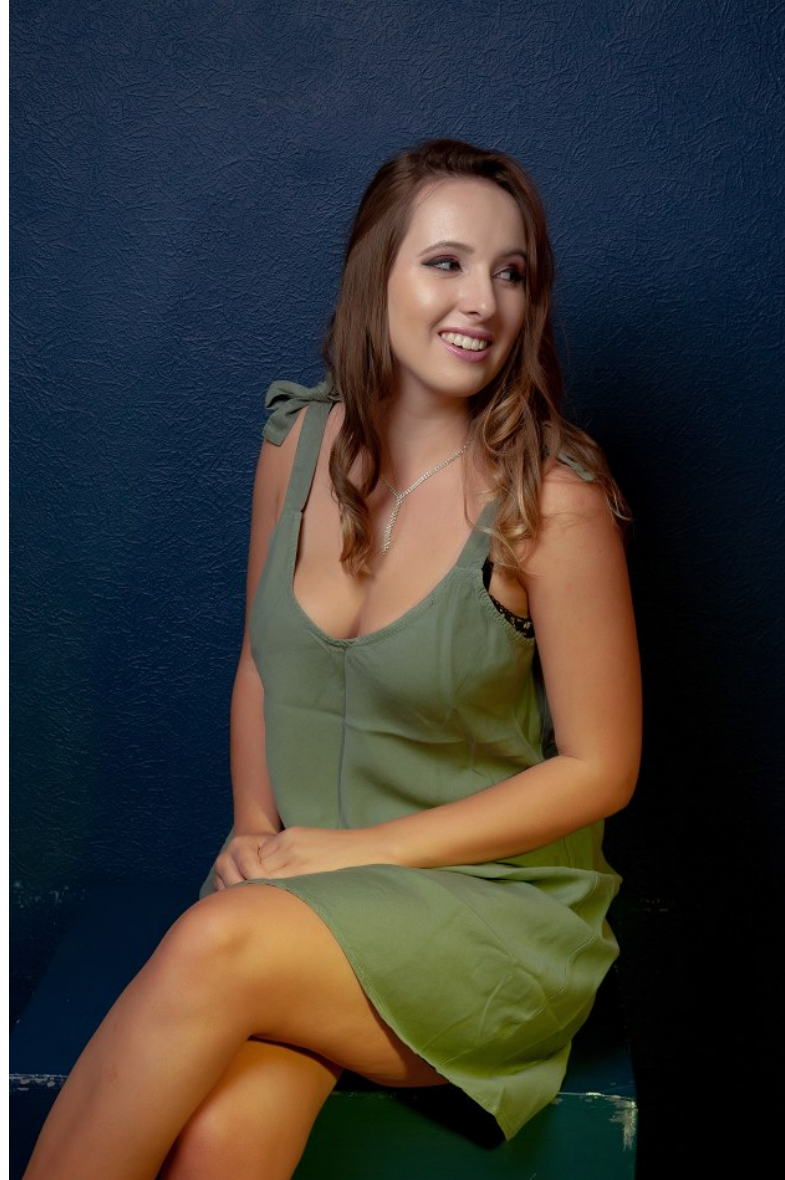

Image: Buzz Talent BZZTNT-66

TASH

Height 161cm/5'3.5" Bust 86cm/34" F Waist 79cm/31" Hips 94cm/37" Dress 38-40 EU/8-10 US/10-12 UK Shoe 39 EU/8 US/6 UK Top M Bottom M Hair Dirty Blonde
Eyes Blue/Green

Image: Buzz Talent BZZTNT-66

TASH

Height 161cm/5'3.5" Bust 86cm/34" F Waist 79cm/31" Hips 94cm/37" Dress 38-40 EU/8-10 US/10-12 UK Shoe 39 EU/8 US/6 UK Top M Bottom M Hair Dirty Blonde
Eyes Blue/Green

Image: Buzz Talent BZZTNT-66

TASH

Height 161cm/5'3.5" Bust 86cm/34" F Waist 79cm/31" Hips 94cm/37" Dress 38-40 EU/8-10 US/10-12 UK Shoe 39 EU/8 US/6 UK Top M Bottom M Hair Dirty Blonde
Eyes Blue/Green