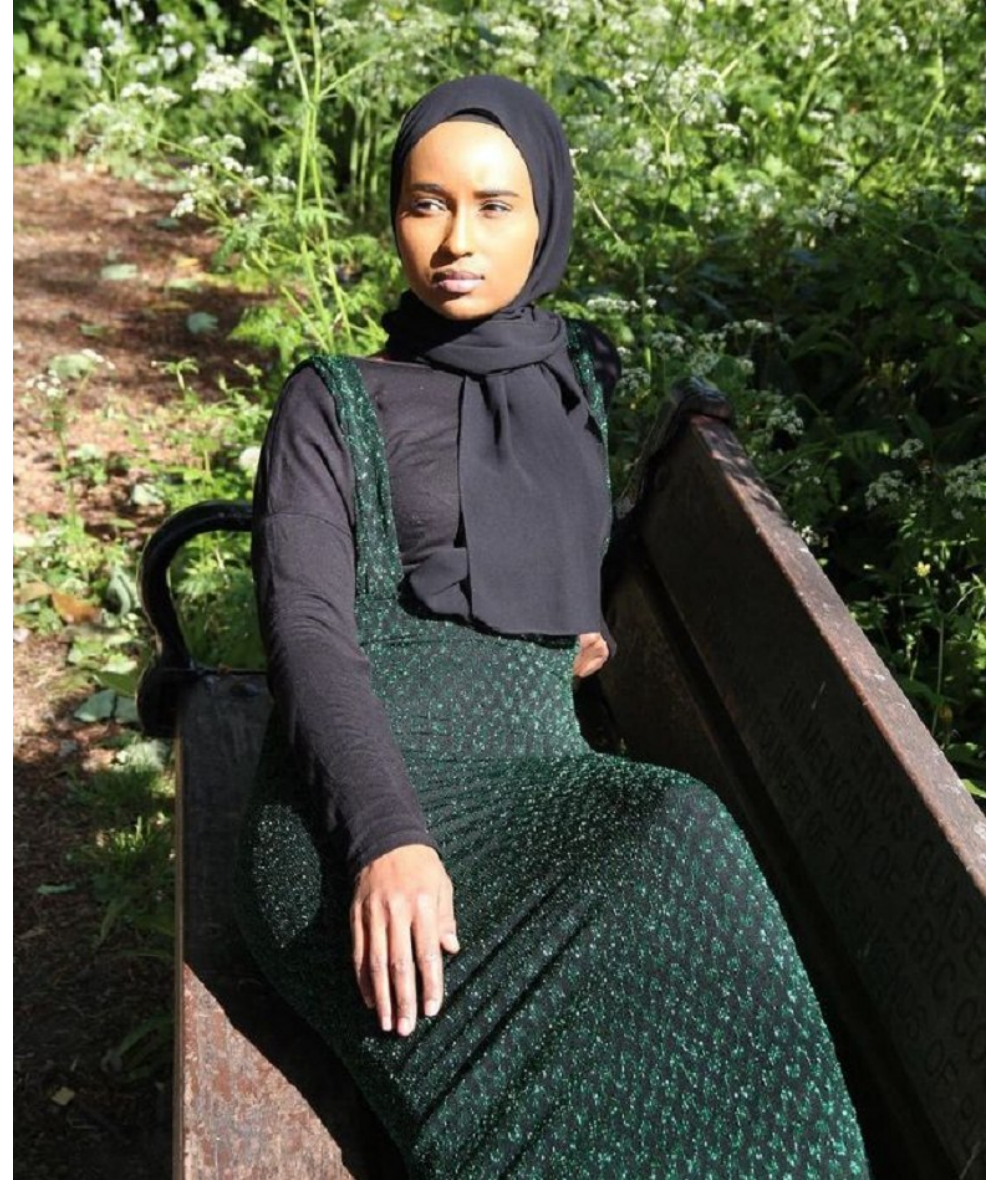

Image: Buzz Talent BZZTNT-66

SAFIYO

Height 45cm/1'5.5" Waist 67cm/26.5" Hips 96cm/38" Hair Black Eyes Brown

Image: Buzz Talent BZZTNT-66

SAFIYO

Height 45cm/1'5.5" Waist 67cm/26.5" Hips 96cm/38" Hair Black Eyes Brown

Image: Buzz Talent BZZTNT-66

SAFIYO

Height 45cm/1'5.5"    Waist 67cm/26.5"    Hips 96cm/38"    Hair Black    Eyes Brown