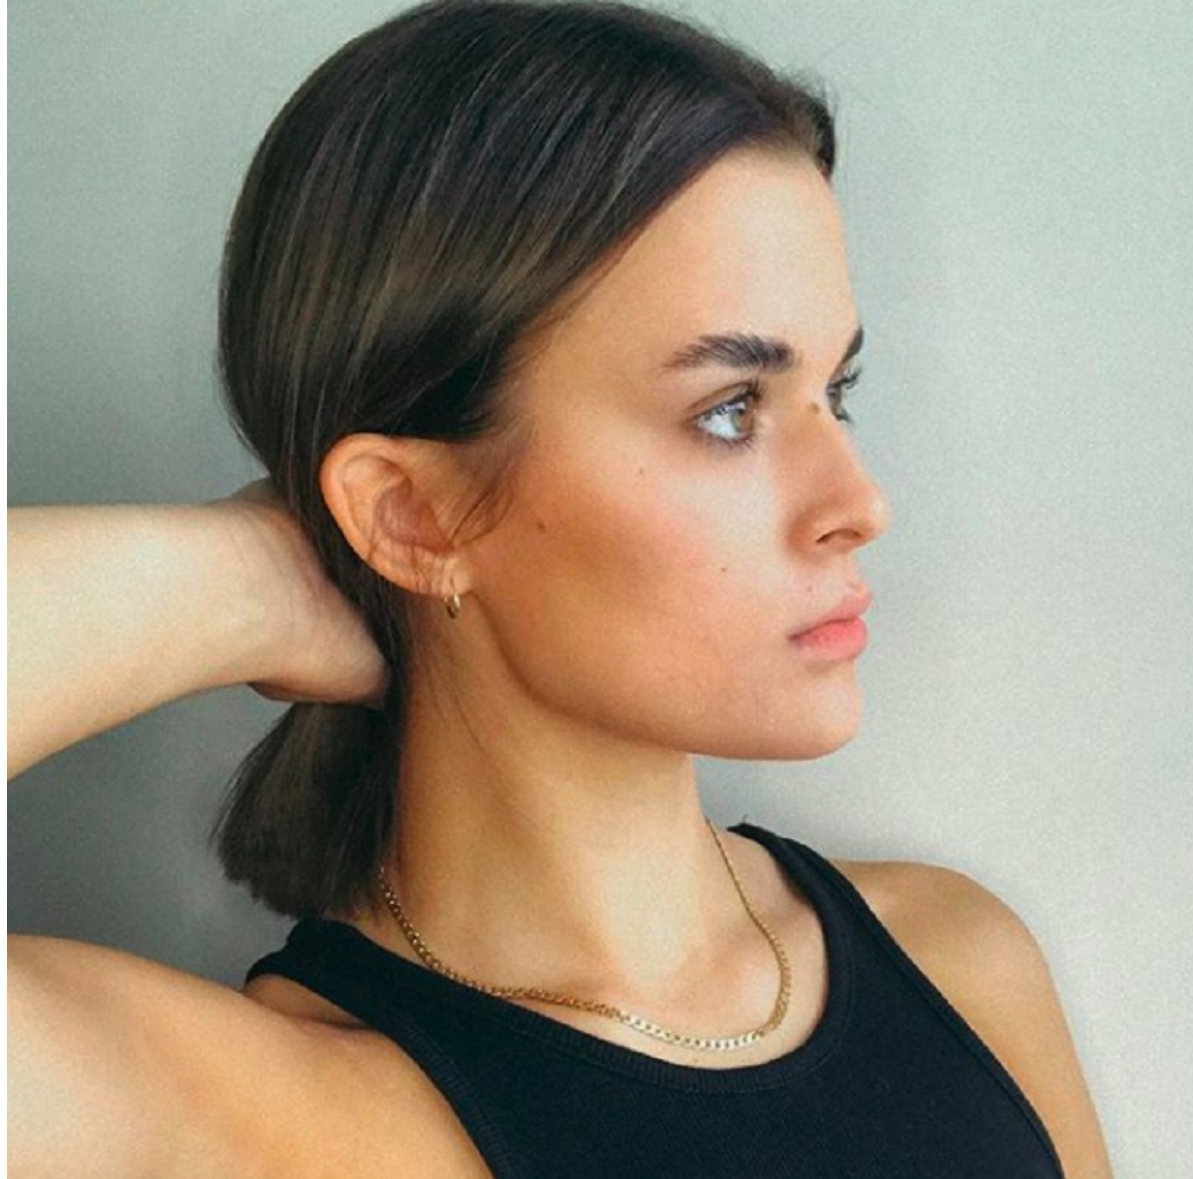

Image: Buzz Talent BZZTNT-66

MADELEINE

Height 173cm/5'8" Bust 81cm/32" C Waist 64cm/25" Hips 89cm/35" Dress 34-36 EU/4-6 US/6-8 UK Shoe 38.5 EU/7.5 US/5.5 UK Top S Bottom S Hair Brown Eyes Hazel

Image: Buzz Talent BZZTNT-66

## MADELEINE

Height 173cm/5'8" Bust 81cm/32" C Waist 64cm/25" Hips 89cm/35" Dress 34-36 EU/4-6 US/6-8 UK Shoe 38.5 EU/7.5 US/5.5 UK Top S Bottom S Hair Brown Eyes Hazel

Image: Buzz Talent BZZTNT-66

MADELEINE

Height 173cm/5'8" Bust 81cm/32" C Waist 64cm/25" Hips 89cm/35" Dress 34-36 EU/4-6 US/6-8 UK Shoe 38.5 EU/7.5 US/5.5 UK Top S Bottom S Hair Brown Eyes Hazel