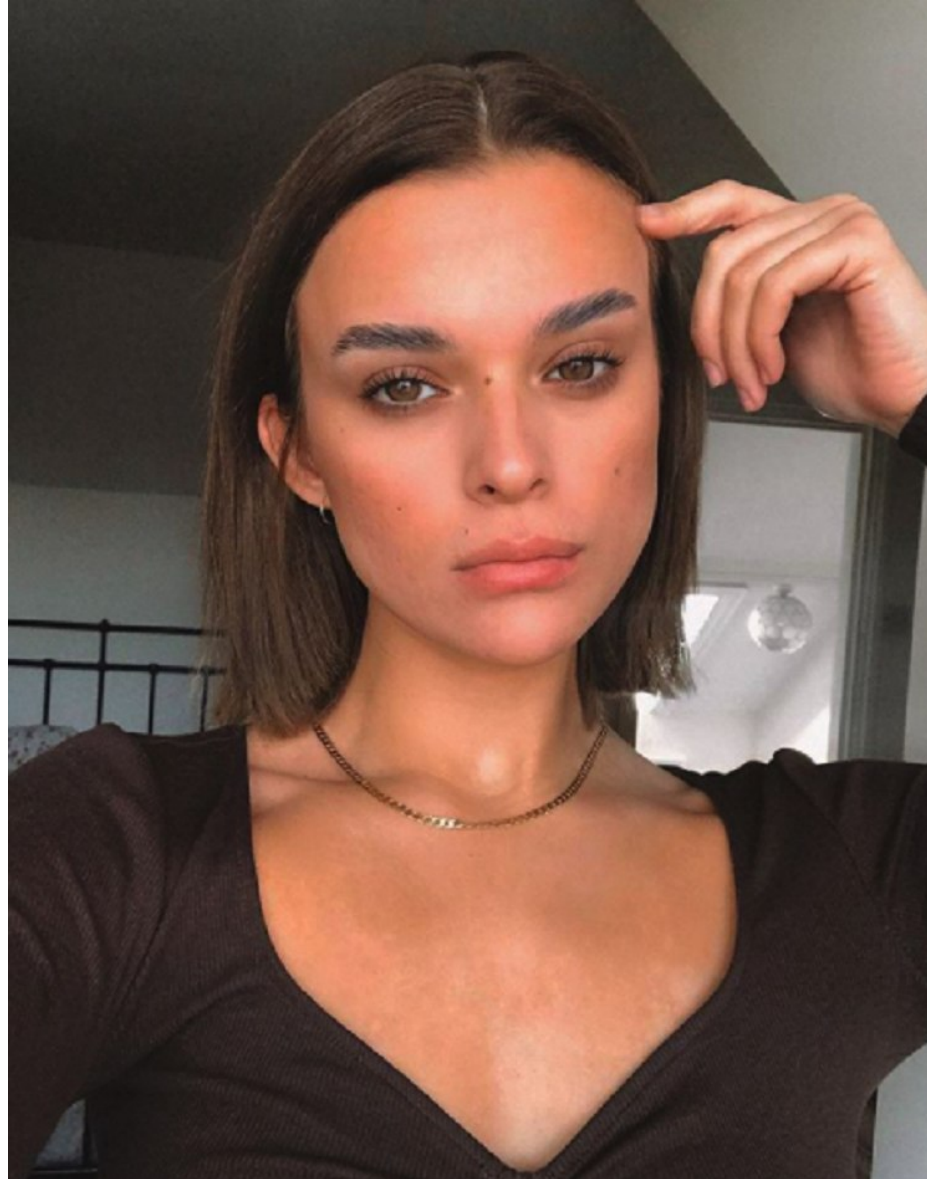

Image: Buzz Talent BZZTNT-66

MADELEINE

Height 173cm/5'8" Bust 81cm/32" C Waist 64cm/25" Hips 89cm/35" Dress 34-36 EU/4-6 US/6-8 UK Shoe 38.5 EU/7.5 US/5.5 UK Top S Bottom S Hair Brown Eyes Hazel

Image: Buzz Talent BZZTNT-66

## MADELEINE

Height 173cm/5'8" Bust 81cm/32" C Waist 64cm/25" Hips 89cm/35" Dress 34-36 EU/4-6 US/6-8 UK Shoe 38.5 EU/7.5 US/5.5 UK Top S Bottom S Hair Brown Eyes Hazel

Image: Buzz Talent BZZTNT-66

MADELEINE

Height 173cm/5'8" Bust 81cm/32" C Waist 64cm/25" Hips 89cm/35" Dress 34-36 EU/4-6 US/6-8 UK Shoe 38.5 EU/7.5 US/5.5 UK Top S Bottom S Hair Brown Eyes Hazel