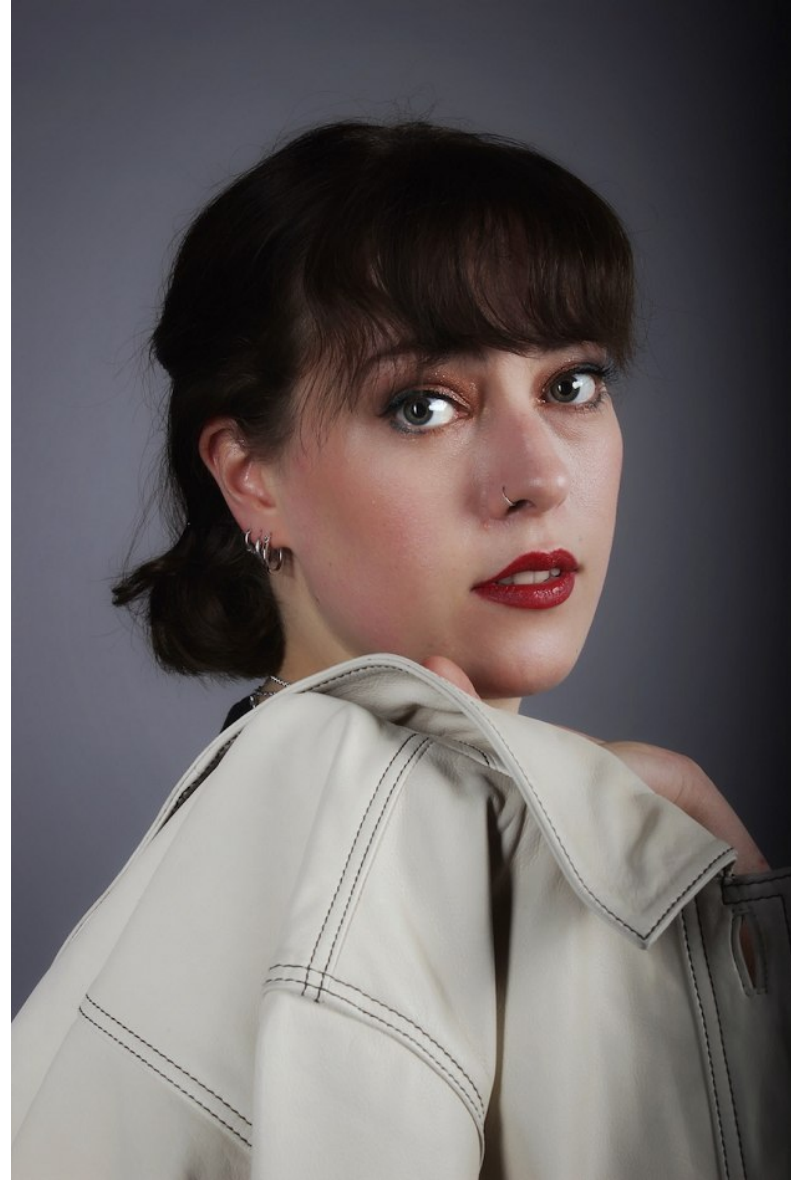

Image: Buzz Talent BZZTNT-66

VICTORIA

Height 169cm/5'6.5" Bust 92cm/36" B Waist 74cm/29" Hips 92cm/36" Dress 38-40 EU/8-10 US/10-12 UK Shoe 38 EU/7 US/5 UK Top M Bottom L Hair Brown Eyes Green

Image: Buzz Talent BZZTNT-66

VICTORIA

Height 169cm/5'6.5" Bust 92cm/36" B Waist 74cm/29" Hips 92cm/36" Dress 38-40 EU/8-10 US/10-12 UK Shoe 38 EU/7 US/5 UK Top M Bottom L Hair Brown Eyes Green

Image: Buzz Talent BZZTNT-66

VICTORIA

Height 169cm/5'6.5" Bust 92cm/36" B Waist 74cm/29" Hips 92cm/36" Dress 38-40 EU/8-10 US/10-12 UK Shoe 38 EU/7 US/5 UK Top M Bottom L Hair Brown Eyes Green

Image: Buzz Talent BZZTNT-66

VICTORIA

Height 169cm/5'6.5" Bust 92cm/36" B Waist 74cm/29" Hips 92cm/36" Dress 38-40 EU/8-10 US/10-12 UK Shoe 38 EU/7 US/5 UK Top M Bottom L Hair Brown Eyes Green