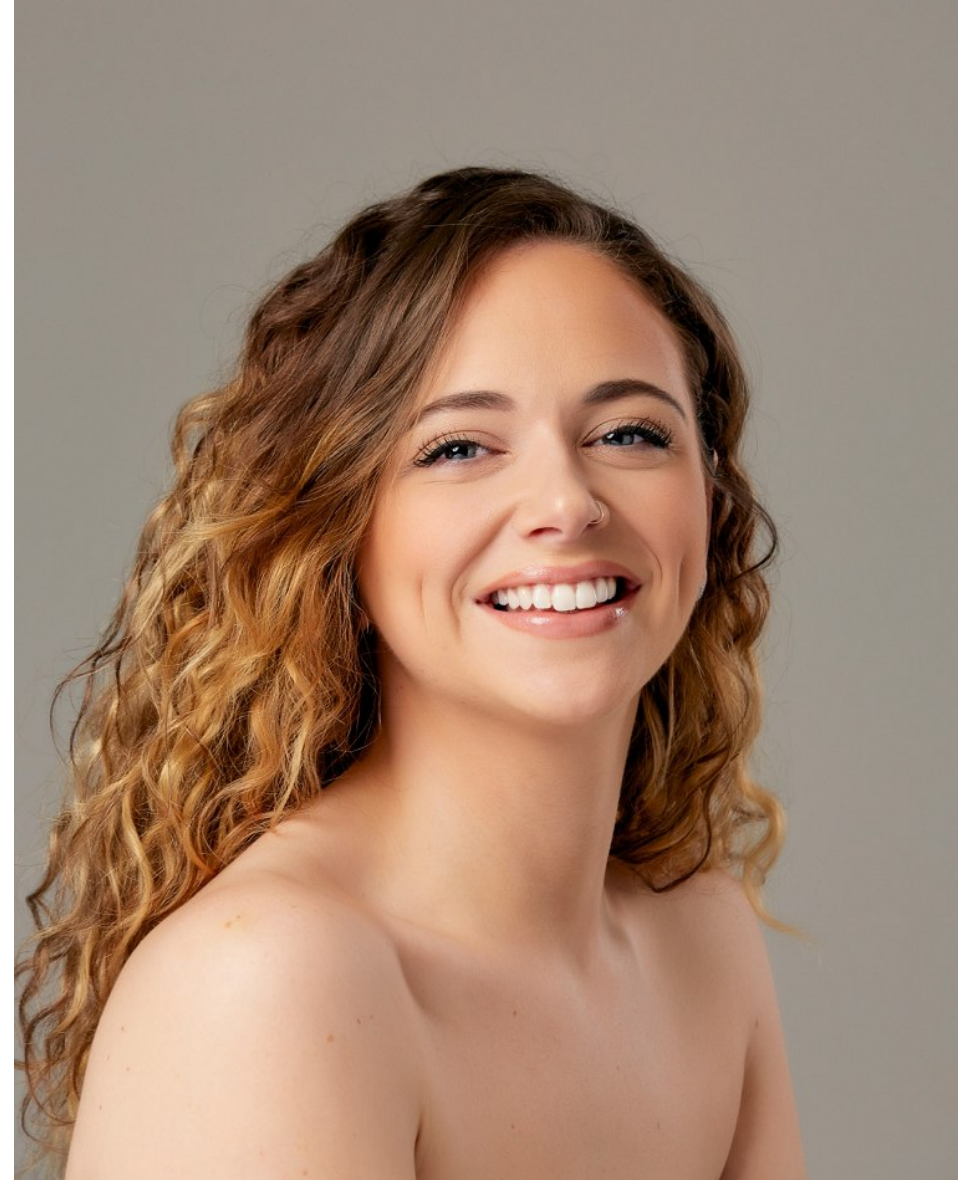

Image: Buzz Talent BZZTNT-66

AIMEE

Height 163cm/5'4" Bust 91cm/36" C/D Waist 66cm/26" Hips 94cm/37" Dress 36 EU/6 US/8 UK Shoe 37.5 EU/6.5 US/4.5 UK Top S Bottom S Hair Brown Venetian
Eyes Blue/Green

Image: Buzz Talent BZZTNT-66

AIMEE

Height 163cm/5'4" Bust 91cm/36" C/D Waist 66cm/26" Hips 94cm/37" Dress 36 EU/6 US/8 UK Shoe 37.5 EU/6.5 US/4.5 UK Top S Bottom S Hair Brown Venetian
Eyes Blue/Green

Image: Buzz Talent BZZTNT-66

AIMEE

Height 163cm/5'4" Bust 91cm/36" C/D Waist 66cm/26" Hips 94cm/37" Dress 36 EU/6 US/8 UK Shoe 37.5 EU/6.5 US/4.5 UK Top S Bottom S Hair Brown Venetian
Eyes Blue/Green