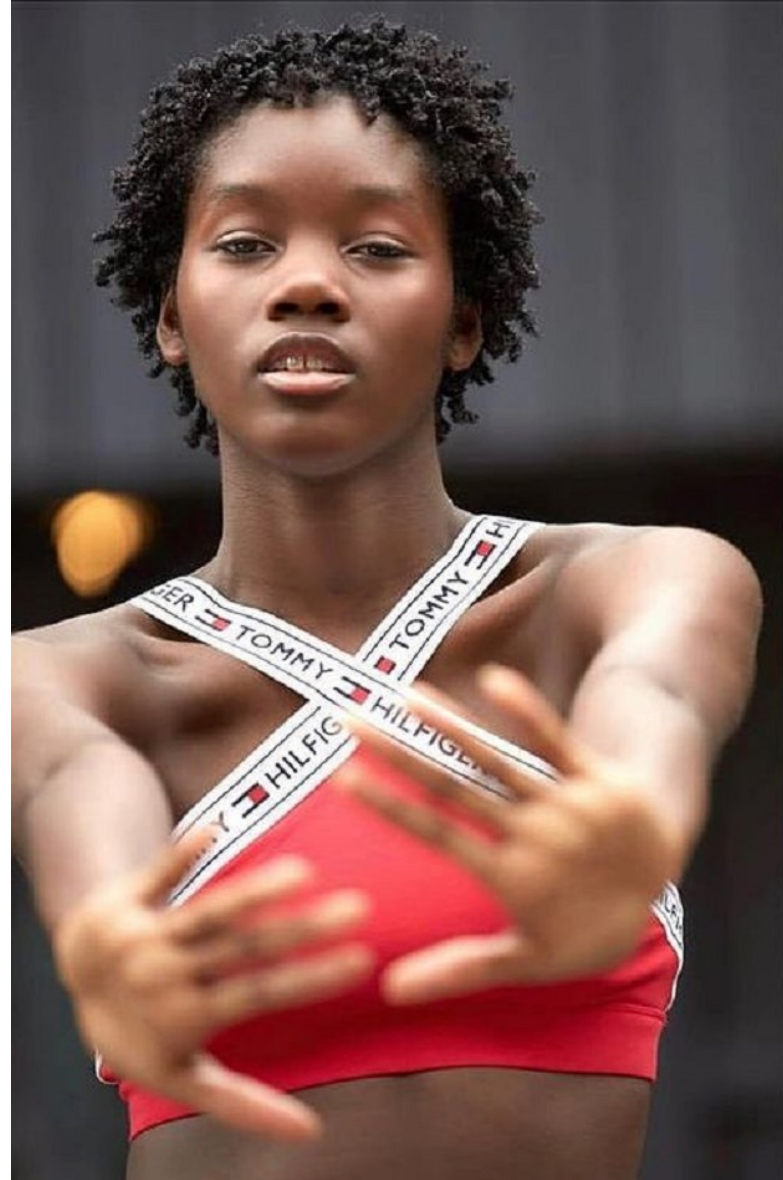

Image: Buzz Talent BZZTNT-66

LAURYN

Height 177cm/5'9.5" Bust 81cm/32" A Waist 66cm/26" Hips 91cm/36" Dress 36-38 EU/6-8 US/8-10 UK Shoe 42 EU/11 US/7.5 UK Top S Hair Black Eyes Black