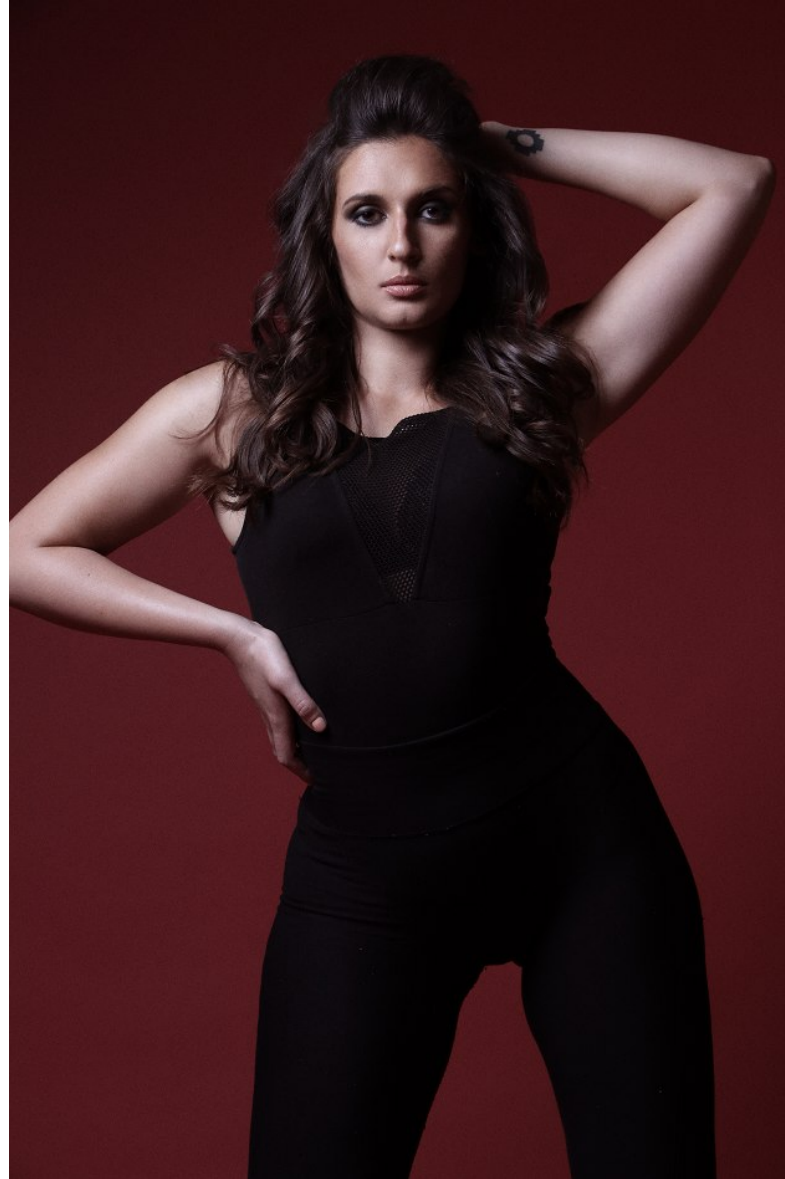

Image: Buzz Talent BZZTNT-66

ALICE

Height 172cm/5'7.5" Bust 86cm/34" B Waist 70cm/27.5" Hips 100cm/39.5" Dress 38-40 EU/8-10 US/10-12 UK Shoe 41 EU/10 US/7 UK Top S Bottom M Hair Brown Eyes Brown

Image: Buzz Talent BZZTNT-66

ALICE

Height 172cm/5'7.5" Bust 86cm/34" B Waist 70cm/27.5" Hips 100cm/39.5" Dress 38-40 EU/8-10 US/10-12 UK Shoe 41 EU/10 US/7 UK Top S Bottom M Hair Brown Eyes Brown

Image: Buzz Talent BZZTNT-66

ALICE

Height 172cm/5'7.5" Bust 86cm/34" B Waist 70cm/27.5" Hips 100cm/39.5" Dress 38-40 EU/8-10 US/10-12 UK Shoe 41 EU/10 US/7 UK Top S Bottom M Hair Brown Eyes Brown

ALICE

Height 172cm/5'7.5" Bust 86cm/34" B Waist 70cm/27.5" Hips 100cm/39.5" Dress 38-40 EU/8-10 US/10-12 UK Shoe 41 EU/10 US/7 UK Top S Bottom M Hair Brown Eyes Brown