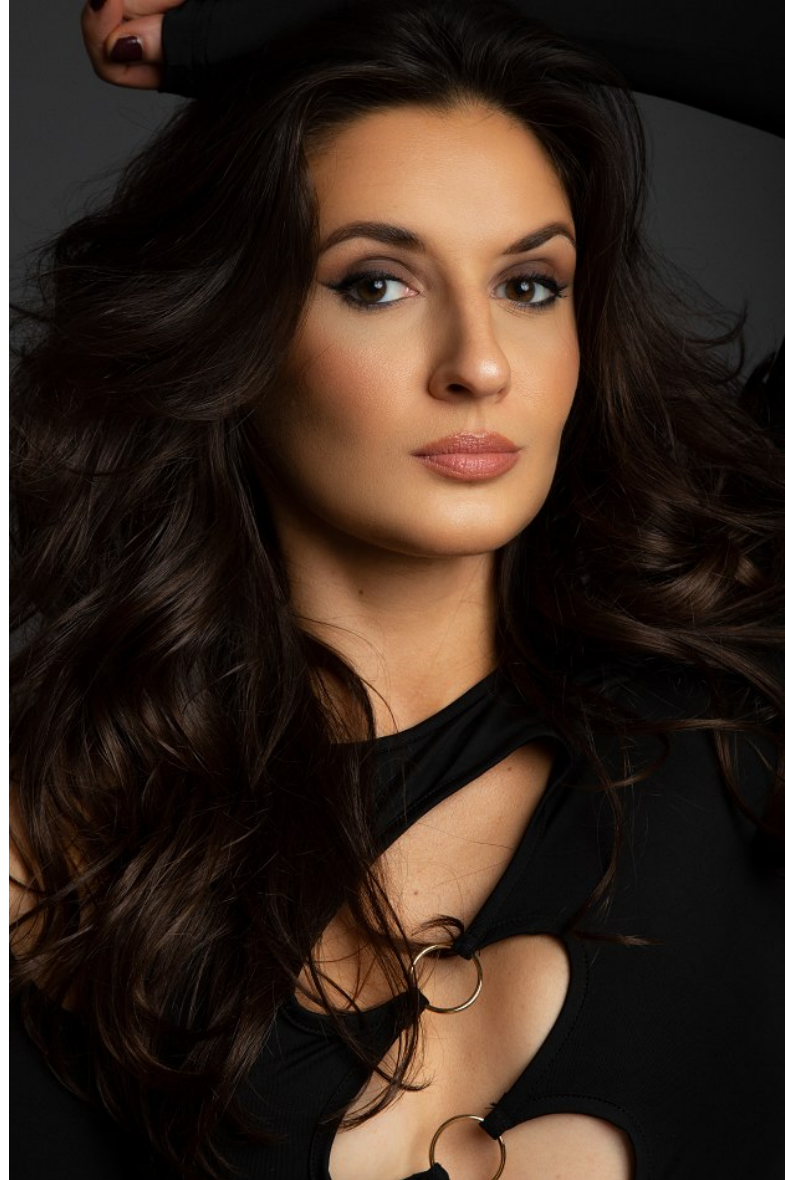

Image: Buzz Talent BZZTNT-66

ALICE

Height 172cm/5'7.5" Bust 86cm/34" B Waist 70cm/27.5" Hips 100cm/39.5" Dress 38-40 EU/8-10 US/10-12 UK Shoe 41 EU/10 US/7 UK Top S Bottom M Hair Brown Eyes Brown

Image: Buzz Talent BZZTNT-66

ALICE

Height 172cm/5'7.5" Bust 86cm/34" B Waist 70cm/27.5" Hips 100cm/39.5" Dress 38-40 EU/8-10 US/10-12 UK Shoe 41 EU/10 US/7 UK Top S Bottom M Hair Brown Eyes Brown

Image: Buzz Talent BZZTNT-66

ALICE

Height 172cm/5'7.5" Bust 86cm/34" B Waist 70cm/27.5" Hips 100cm/39.5" Dress 38-40 EU/8-10 US/10-12 UK Shoe 41 EU/10 US/7 UK Top S Bottom M Hair Brown Eyes Brown

ALICE

Height 172cm/5'7.5" Bust 86cm/34" B Waist 70cm/27.5" Hips 100cm/39.5" Dress 38-40 EU/8-10 US/10-12 UK Shoe 41 EU/10 US/7 UK Top S Bottom M Hair Brown Eyes Brown