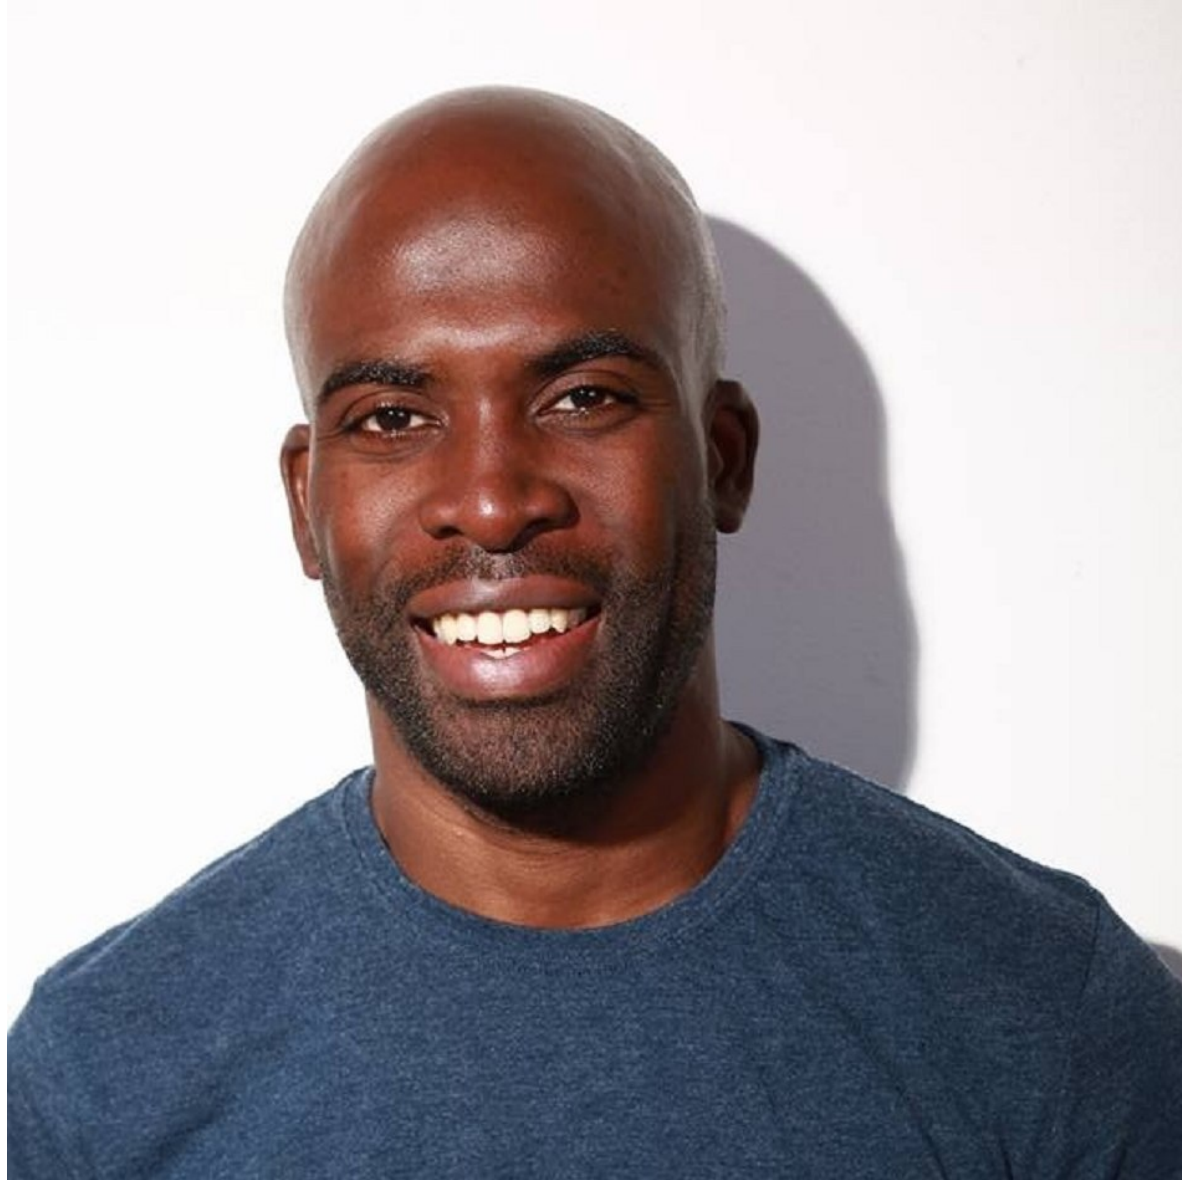

Image: Buzz Talent BZZTNT-66

COLLIS

Height 175cm/5'9" Chest 96cm/38" Waist 81cm/32" Collar 41cm/16" Suit 81cm/32"/42 Shoe 44.5 EU/10.5 US/10 UK Top S Bottom M Hair Bald Eyes Brown

Image: Buzz Talent BZZTNT-66

COLLIS

Height 175cm/5'9" Chest 96cm/38" Waist 81cm/32" Collar 41cm/16" Suit 81cm/32"/42 Shoe 44.5 EU/10.5 US/10 UK Top S Bottom M Hair Bald Eyes Brown

Image: Buzz Talent BZZTNT-66